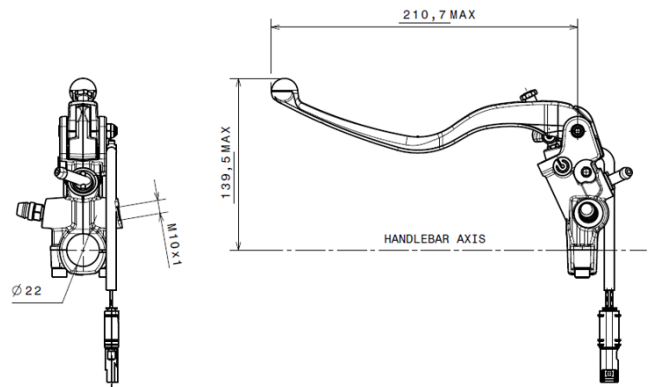

910D32790

Master cylinder 910D32790 peerless controllability

This is Brembo's original equipment genuine spare part chosen by motorbike manufacturers worldwide.

- ✓ Genuine
- ✓ Brembo quality
- ✓ Safety
- ✓ Performance
- ✓ Comfort
- ✓ Durability

Technical specifications

Lever ratio
19 mm

Piston size
15 mm

Protection

Units per box
1

COMPATIBLE VEHICLES

DUCATI

DUCATI	Bayliss	1198	2009 - 2021
DUCATI	Diavel	1200	2013 - 2018
DUCATI	Diavel Carbon	1200	2013 - 2018
DUCATI	Diavel Dark	1200	2013 - 2018
DUCATI	Diavel Diesel	1200	2017 - 2018
DUCATI	Diavel Strada	1200	2011 - 2014
DUCATI	Diavel Titanium	1200	2015 - 2018
DUCATI	Hypermotard EVO	1100	2010 - 2012
DUCATI	Monster	1200	2014 - 2021
DUCATI	Monster	1100	2009 - 2013
DUCATI	Monster 25 Anniversario	1200	2019 - 2019
DUCATI	Monster ABS	1100	2009 - 2010
DUCATI	Monster EVO	1100	2011 - 2013
DUCATI	Monster EVO ABS	1100	2011 - 2013
DUCATI	Monster Evo ABS Anniversary	1100	2011 - 2013
DUCATI	Monster R	1200	2016 - 2019
DUCATI	Monster S	1200	2014 - 2021