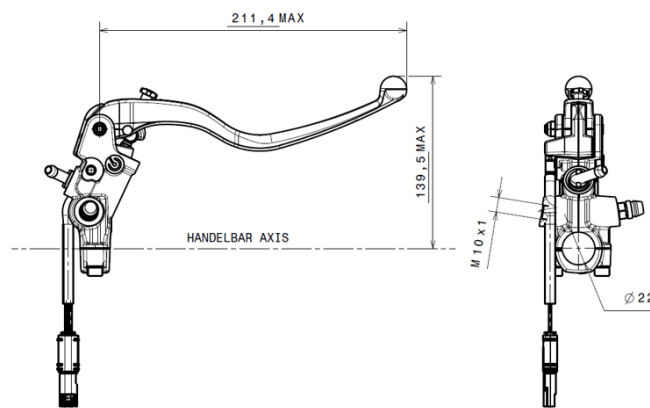

## Master cylinder 910D54890 peerless controllability

This is Brembo's original equipment genuine spare part chosen by motorbike manufacturers worldwide.

- ✓ Genuine
- ✓ Brembo quality
- ✓ Safety
- ✓ Performance
- ✓ Comfort
- ✓ Durability

### Technical specifications

Lever ratio  
**21 mm**

Piston size  
**18 mm**

Protection

Units per box  
**1**