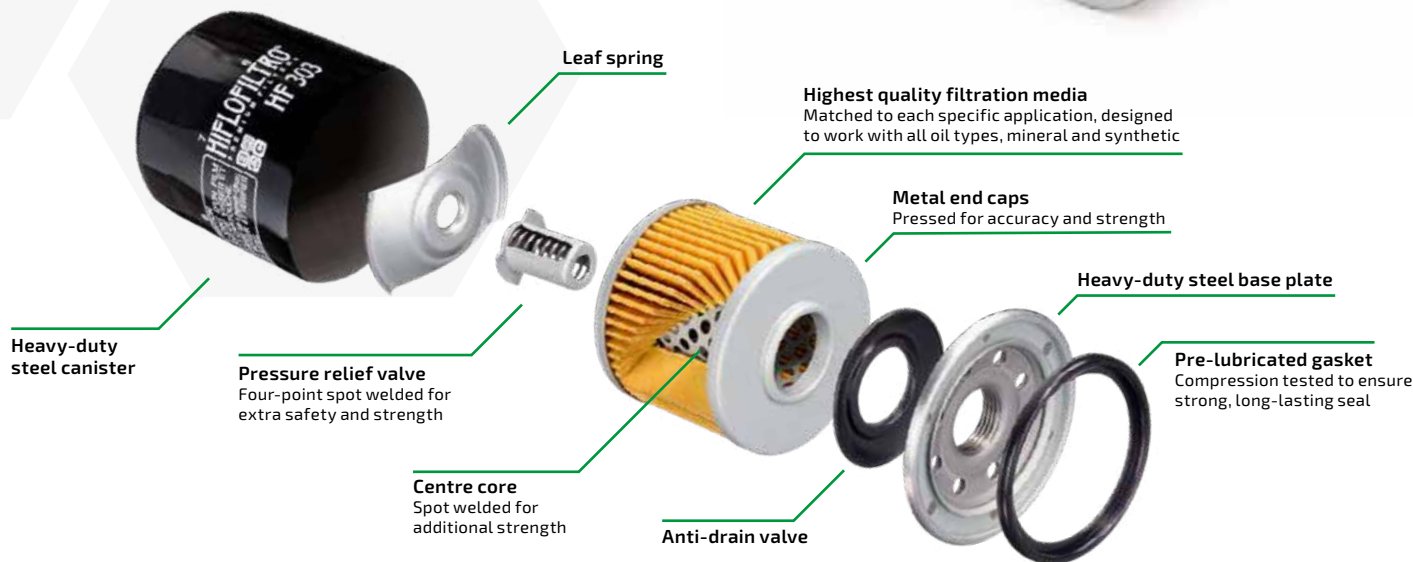

2230 Skyview Drive, Lithia Springs, GA 30122, USA
Tel: +1 (770) 948 8880 Fax: +1 (770) 948 8893 email: bausa@bikealert.com

Product Range

OE Replacement Oil Filters

Hiflofiltro is the world's first and only TÜV approved motorcycle oil filter. Manufactured using the best materials available, all Hiflofiltro oil filters are tested and certified to meet or exceed original equipment performance levels. Available for street, scooter, motocross, enduro, ATV, UTV, marine outboard, and snowmobile models.

"RC" High Performance Oil Filters

Ultimate filtration for both track and street

Developed and manufactured to very high specifications to exceed the demands of modern racing engines and extreme racing conditions, the Hiflofiltro RC range provides numerous advantages for both road user and track racer.